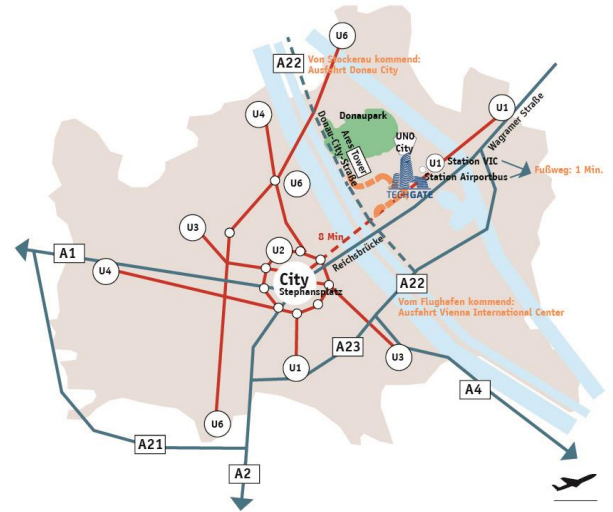

ADDRESS

TECH GATE VIENNA

Wissenschafts- und Technologiepark GmbH
Donau-City-Straße 1
1220 Vienna, Austria

Parking Garage

Tech Gate Vienna has a parking garage at its disposal.

Rates include 20% VAT

Short term parking: € 2,40 per hour (or part of an hour)

Daily rate: max. € 22,00

UNDERGROUND (U-BAHN)

U1-Station Kaisermühlen - Vienna International Centre, Schüttaustraße exit. You will reach us in less than two minutes via the footway.

The subway line U1 connects Tech Gate Vienna with Vienna's historic city centre. It is only 8 minutes to Vienna city centre (U1 station Stephansplatz), ten minutes to the City Airport Train connection (CAT) to Vienna-Schwechat Airport (U3 station Landstraße).

BUS

The following buses have stations in close proximity to Tech Gate Vienna (at the U1 station **Kaisermühlen-Vienna International Centre**):

20B, 90A, 91A, 92A, Airport Bus

RAIL

From the Südbahnhof take U-Bahn Line U1 in the Leopoldau direction. Alight at **Kaisermühlen - Vienna International Centre Station**. Take the Schüttaustraße exit.

At the Westbahnhof take U-Bahn Line U3 towards Simmering. At Stephansplatz change to Line U1 in the Leopoldau direction. Alight at **Kaisermühlen - Vienna International Centre Station**. Take the Schüttaustraße exit.